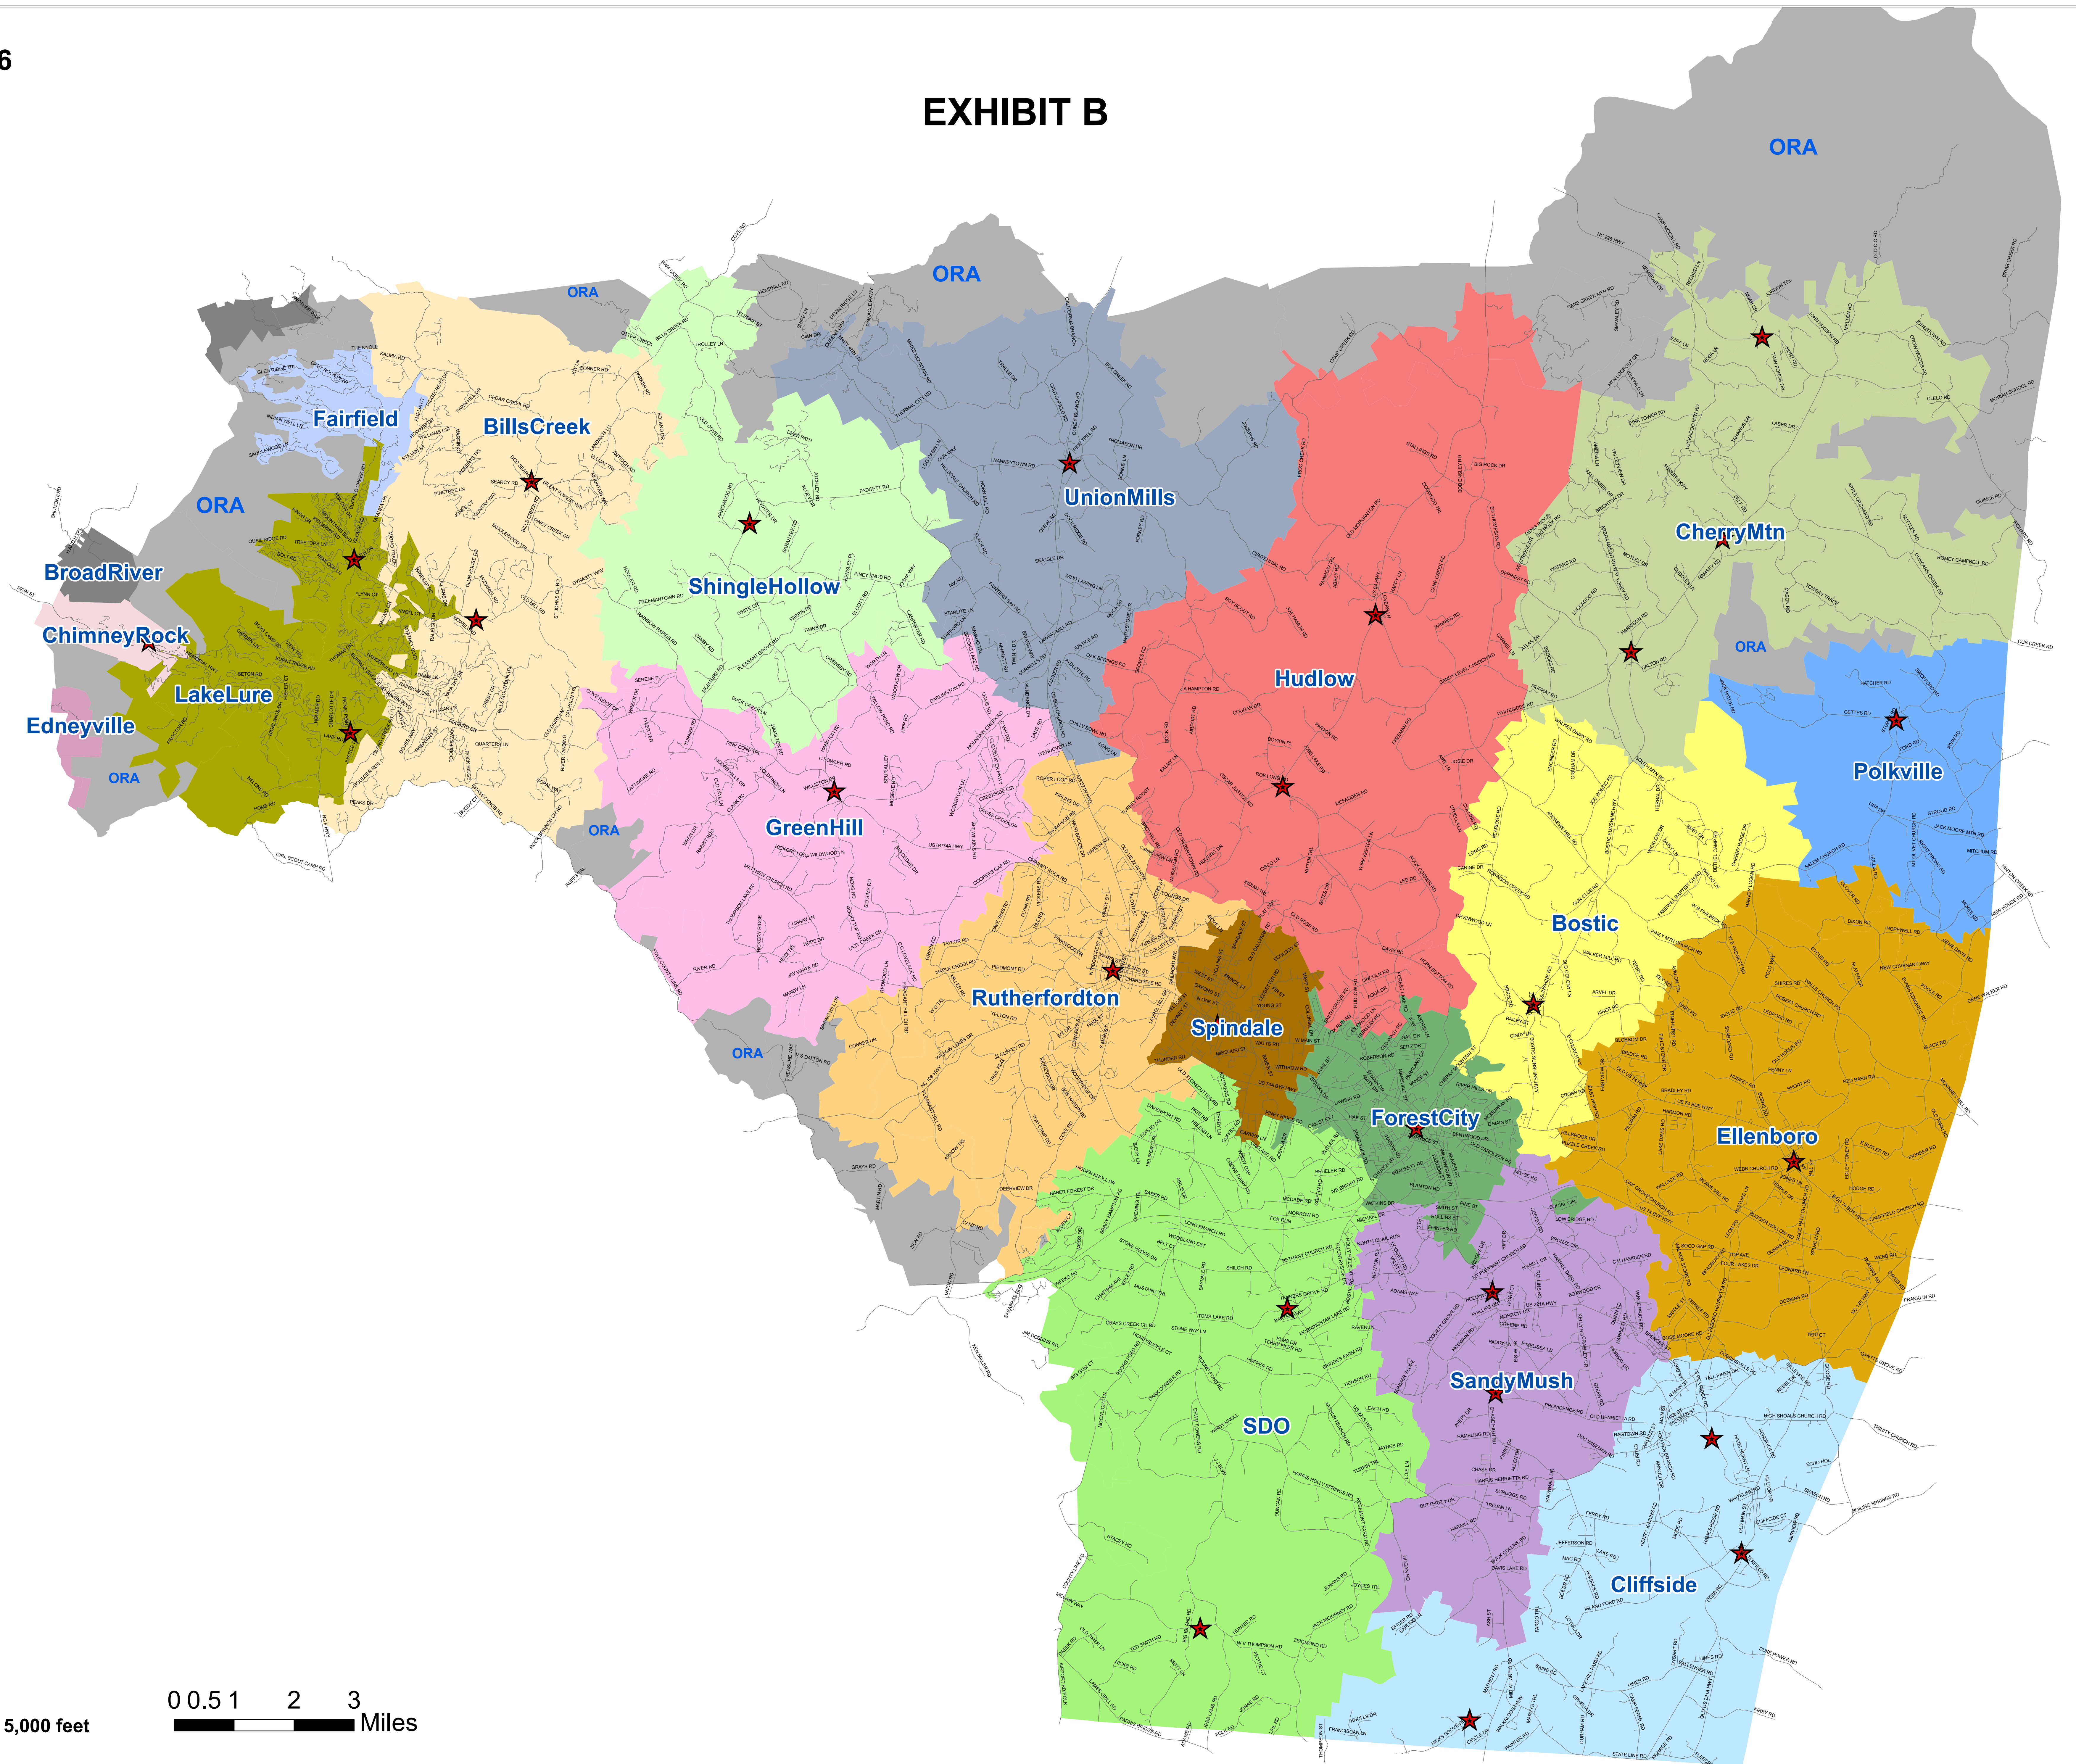

RUTHERFORD COUNTY FIRE PROTECTION SERVICE DISTRICTS

Revised February, 2016

EXHIBIT B

Legend

- ★ Fire Stations
- Roads

District

- BillsCreek
- Bostic
- BroadRiver
- CherryMtn
- ChimneyRock
- Cliffside
- Edneyville
- Ellenboro
- Fairfield
- ForestCity
- GreenHill
- Hudlow
- LakeLure
- Polkville
- Rutherfordton
- SDO
- SandyMush
- ShingleHollow
- Spindale
- UnionMills
- ORA

1 inch = 5,000 feet

0.5 1 2 3 Miles